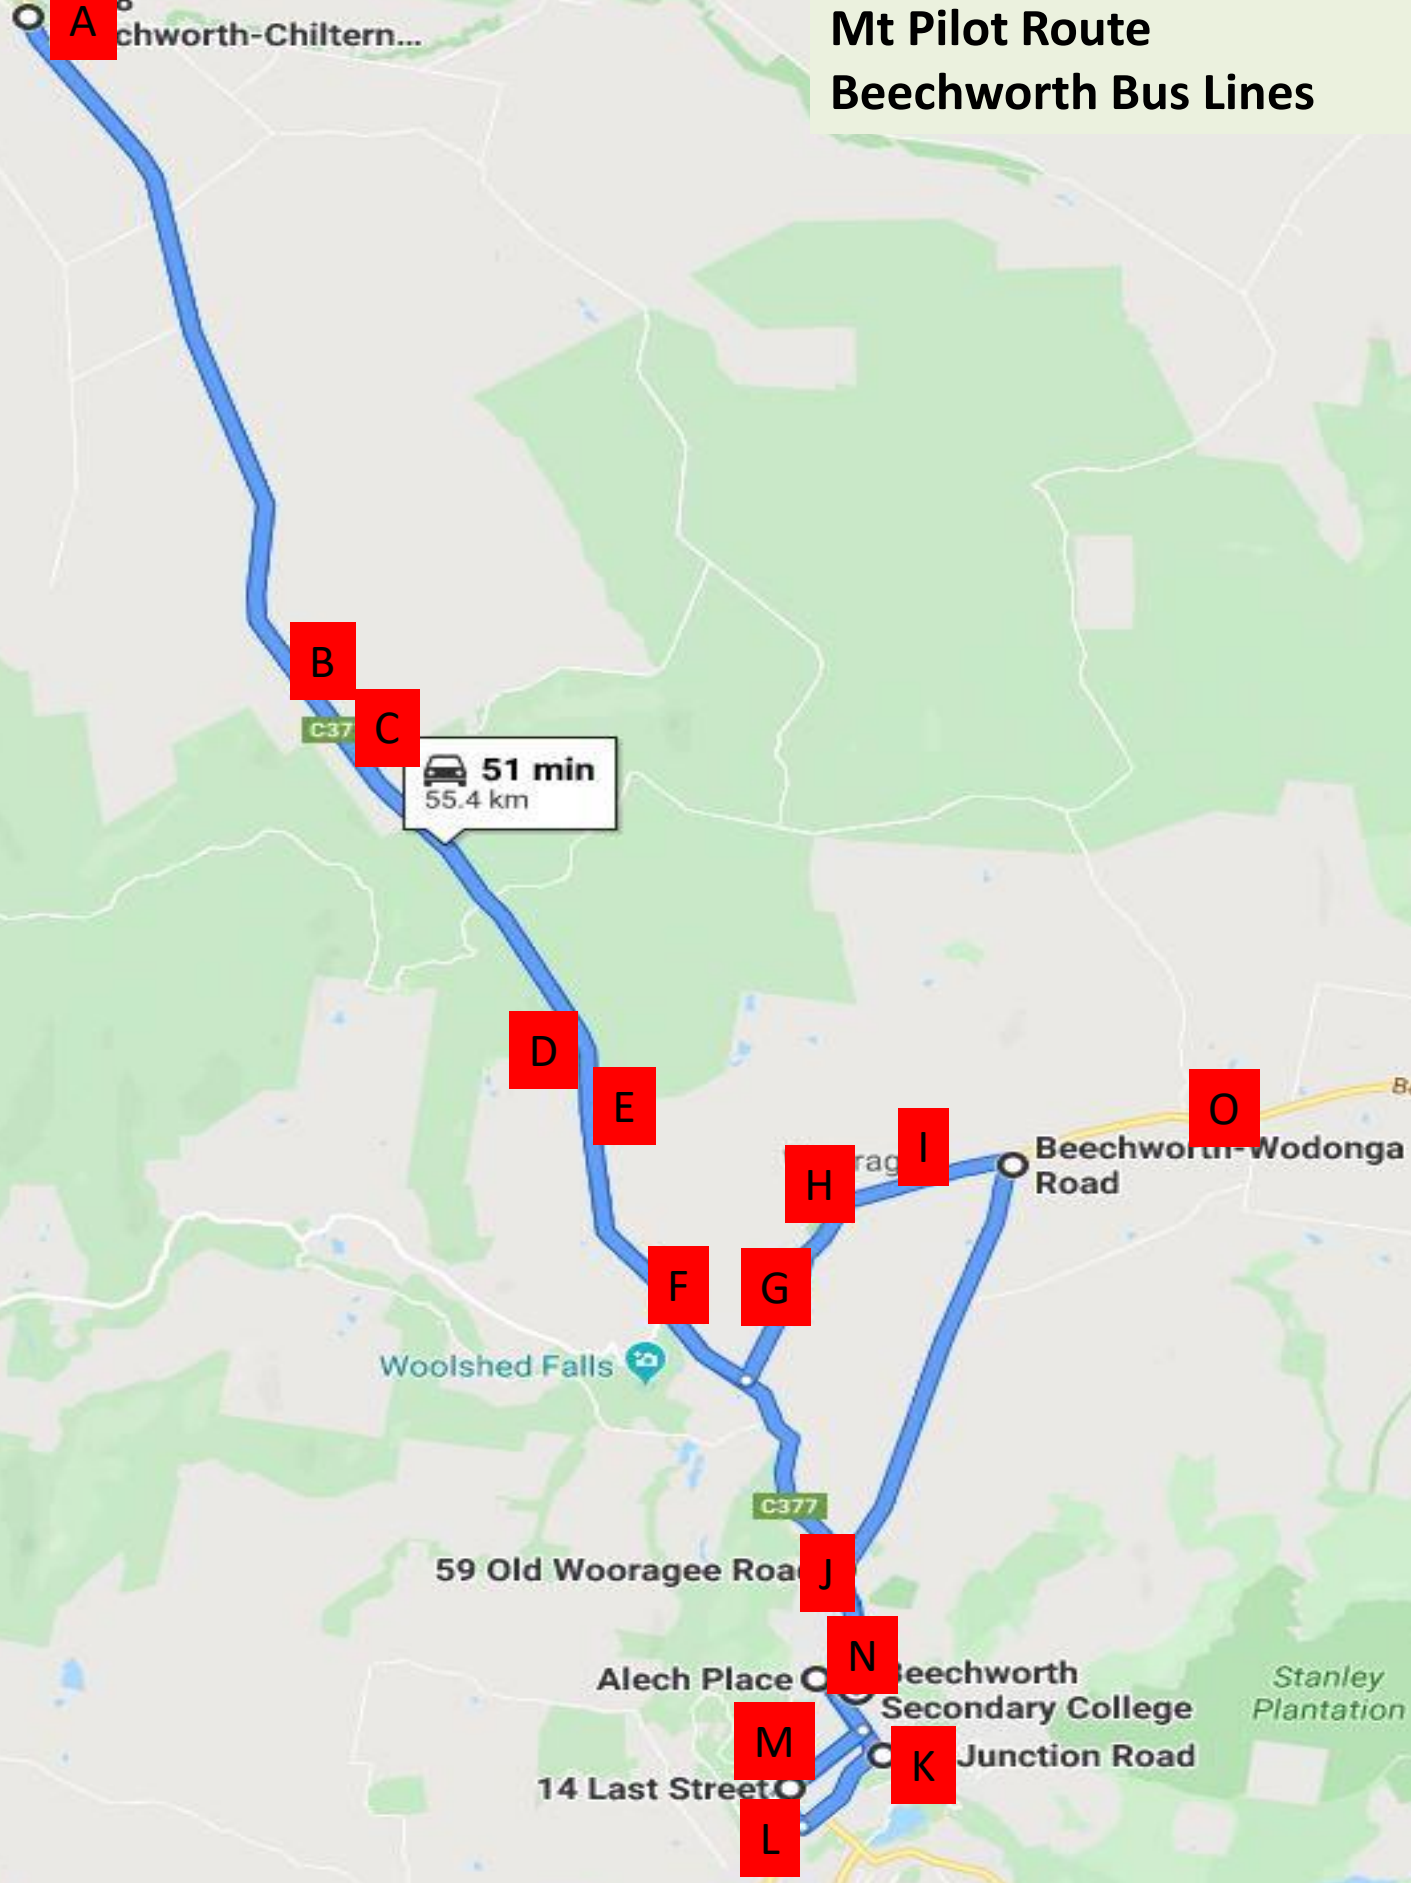

## Mt Pilot Route – Beechworth Bus Lines

<i>Stop</i>	<i>Time morning</i>	<i>Time afternoon</i>	<i>Description</i>
A	8.09	4.13	Corner Racecourse Rd and Chiltern Rd
B	8.16	4.06	Chiltern Rd, opposite RMB 1089
C	8.18	4.04	Cnr Chiltern Rd and Toveys Rd
D	8.20	4.02	Chiltern Rd, opposite RMB 54
E	8.21	4.01	Chiltern Rd, opposite RMB 493
F	8.23	3.59	Cnr Woolshed Rd and Chiltern Rd
G	8.26	3.56	Reids Way, opposite RMB301
H	8.28	3.52	Cnr McGuinness Rd and Reids Way
I	8.29	3.50	Cnr Gemmell Rd and Reids Way
J	N/A	3.44	Cnr Wodonga Rd and Chiltern Rd
K	8.35	N/A	Beechworth Primary School
L	8.37	N/A	St Josephs Primary School
M	8.39	N/A	Cnr Last St and Camp St
N	8.50	3.40	Beechworth Secondary College
O	8.55	3.10	Wooragee Primary School

# Mt Pilot Route Beechworth Bus Lines

A

B

C

D

E

F

G

51 min  
55.4 km

Woolshed Falls

59 Old Wooragee Road

Alech Place

14 Last Street

Beechworth Secondary College

Junction Road

Beechworth-Wodonga Road

Stanley Plantation

C37

C377